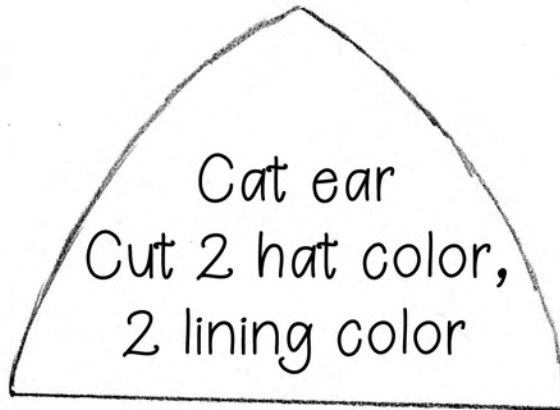

SD  
Cat  
Hat

Hat brim  
Cut 1

Pattern by Lomi  
Ithilear.com

For personal  
use only

1 Inch  
2.5 cm